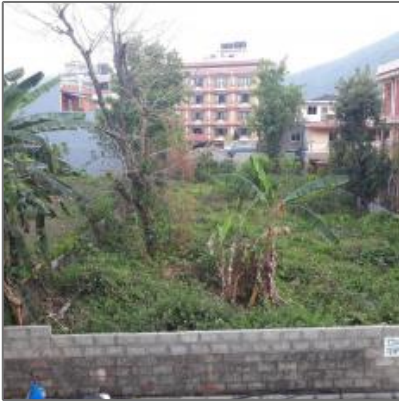

Land on sale (Hot Property)

- Barahi chowk, Ward No. 6, Pokhara Metropolitan City, Kaski, Pradesh 4 Nepal

Basic Details

Property Type:	Land
Listing Type:	For sale
Listing ID:	4431
Price:	Rs0
✓ Suitable for:	Residential Cum Commercial
View:	City
Land Area:	23 AAna
✓ Road:	Pitched
Front Mohoda:	52.50 ft
Length (Pichhad):	150 ft
Road Width:	20 ft

Appliances

✓ Telephone	✓ Internet
-------------	------------

Features

✓ View	
✓ Faced on:	North
Land area : 1-2 Ropani:	Yes
Owner Property:	Yes

Address Map

Country:	NP
----------	-----------

✓ Government Water
line